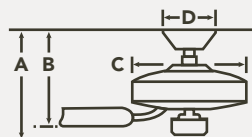

INCLUDED CONTROLS

PULL CHAIN

- 3 Speeds
- 3 Forward & Reverse
- Manual Reverse

OPTIONAL CONTROLS

65K WALL CONTROL SYSTEM - LIMITED FUNCTION

**371042 (Shown)
371082**

BLADE SPECS

Blade Finish & Part Number (Side 1) (Reversible) Fan Finish

Fixture Drop (from ceiling)	Blade Drop (from ceiling)	Housing (width)	Ceiling Canopy (width)
A: 14.25"	B: 11.75"	C: 12.50"	D: 5.75"

AIR PERFORMANCE

AIRFLOW Cubic Ft. Per Minute on High	POWER USAGE Watts on High (Excludes Lights)	AIRFLOW EFFICIENCY Cubic Ft. Per Minute Per Watt
5116	65	79